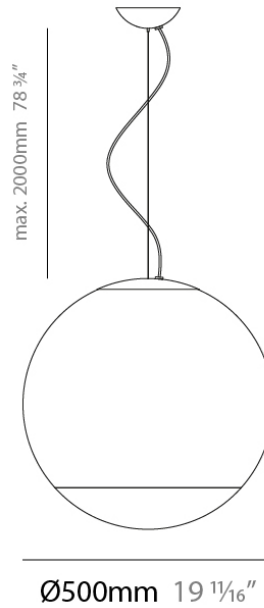

SMOKE SUSPENSION

D81612-SGY

PROJECT _____

TYPE _____

NOTES _____

QUANTITY _____

DATE _____

GENERAL

Series: Smoke
Brand: Panzeri
Division: Design
Mounting Type: Suspension
Mounting Location: Ceiling
Subcategory: Pendant

PHYSICAL

Shape: Sphere
Diameter (mm): 500
Diameter (in): 19 11/16
Height (mm): 500
Height (in): 19 11/16
Max. Overall Height (mm): 2500
Max. Overall Height (in): 98 7/16
Light Distribution: Direct
Weight (kg): 7.00
Weight (lbs): 15.43
Diffuser: Smokey Gray Glass
Holder Finish: Titanium
Fixture Material: Glass / Aluminum
Cable Details: 2000mm Cable and Wire

ELECTRICAL

Number of Lamps: 1
Lamp Type: LED Retrofit
Lamp Shape: A21
Bulb Included: Bulb Not Included
Max. Wattage Per Lamp (W): 21
Lamp Base: E26
Input Voltage (V): 120

LED

OPTICAL

RATINGS AND CERTIFICATIONS

Certified By: CSA Certified to UL and CSA Standards
IP rating: IP20