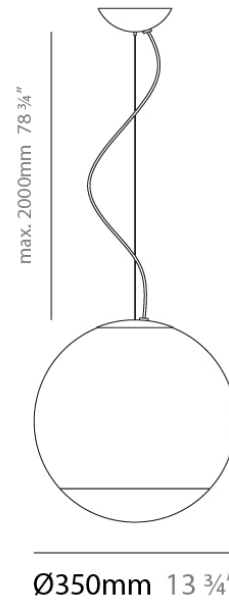

SMOKE SUSPENSION

D81611-WHI

GENERAL

Series: Smoke
Brand: Panzeri
Division: Design
Mounting Type: Suspension
Mounting Location: Ceiling
Subcategory: Pendant

PHYSICAL

Shape: Sphere
Diameter (mm): 350
Diameter (in): 13 3/4
Height (mm): 350
Height (in): 13 3/4
Max. Overall Height (mm): 2350
Max. Overall Height (in): 92 1/2
Light Distribution: Direct
Weight (kg): 2.93
Weight (lbs): 6.45
Diffuser: White Glass
Holder Finish: Titanium
Fixture Material: Glass / Aluminum
Cable Details: 2000mm Cable and Wire

ELECTRICAL

Number of Lamps: 1
Lamp Type: LED Retrofit
Lamp Shape: A21
Bulb Included: Bulb Not Included
Max. Wattage Per Lamp (W): 21
Lamp Base: E26
Input Voltage (V): 120

LED

OPTICAL

RATINGS AND CERTIFICATIONS

Certified By: CSA Certified to UL and CSA Standards
IP rating: IP20

PROJECT	_____
TYPE	_____
NOTES	_____
QUANTITY	_____
DATE	_____